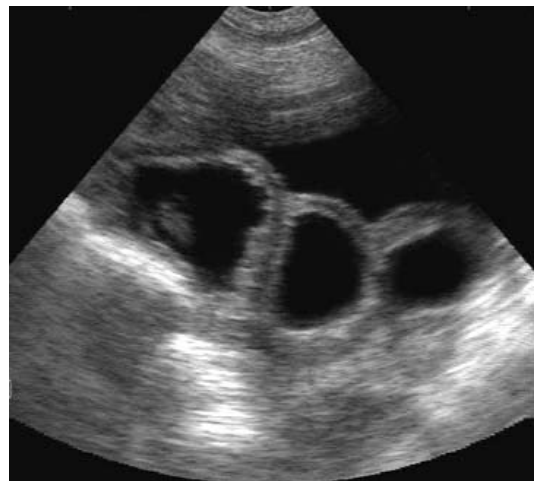

DAY 20

DAY 23