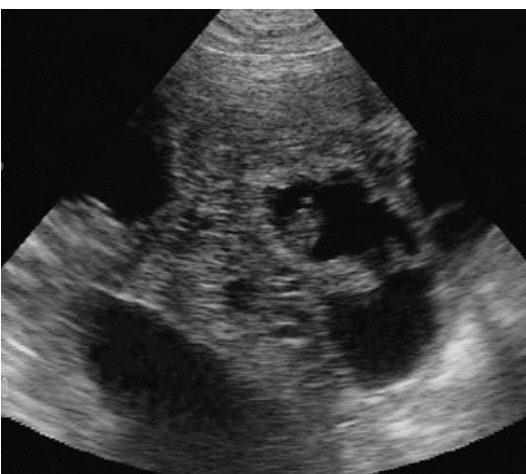

DAY 24

DAY 25

DAY 26

DAY 27

DAY 28

DAY 32

“We have several VSS700 units in our system and everyone likes their portability and finds them very easy to use, especially with our pen gestation. The picture quality and durability have been exceptional and their low cost has allowed us to put additional preg checkers in some of our smaller units. Overall we are very happy with the price and performance of the VSS700.”