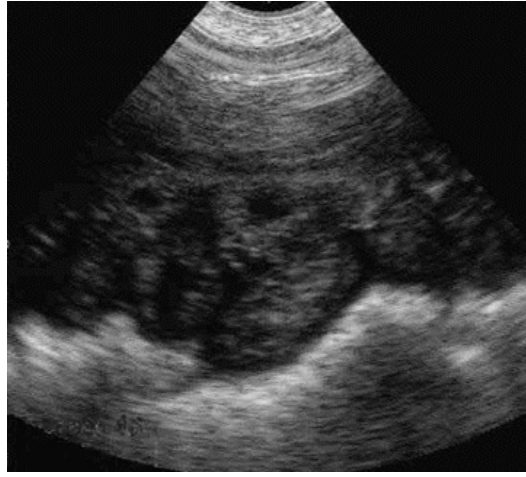

VETERINARY
SALES & SERVICE, INC.

www.ezpregchecker.com • 800-617-0503

DAY 19

“We have several VSS700 units in our system and everyone likes their portability and finds them very easy to use, especially with our pen gestation. The picture quality and durability have been exceptional and their low cost has allowed us to put additional preg checkers in some of our smaller units. Overall we are very happy with the price and performance of the VSS700.”

Tracy Woodard, Goldsboro Milling