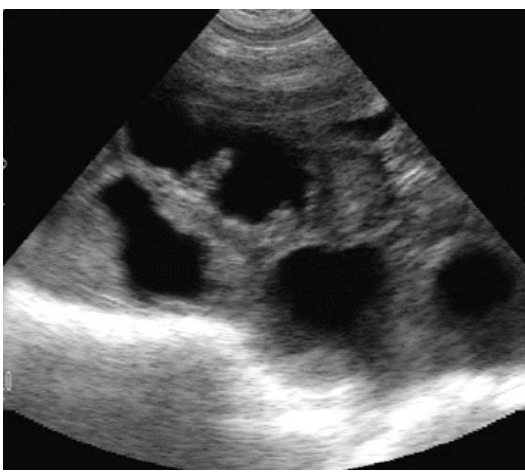

DAY 24

DAY 25

DAY 26

DAY 27

DAY 28

DAY 32

“We have several VSS700 units in our system and everyone likes their portability and finds them very easy to use, especially with our pen gestation. The picture quality and durability have been exceptional and their low cost has allowed us to put additional preg checkers in some of our smaller units. Overall we are very happy with the price and performance of the VSS700.”