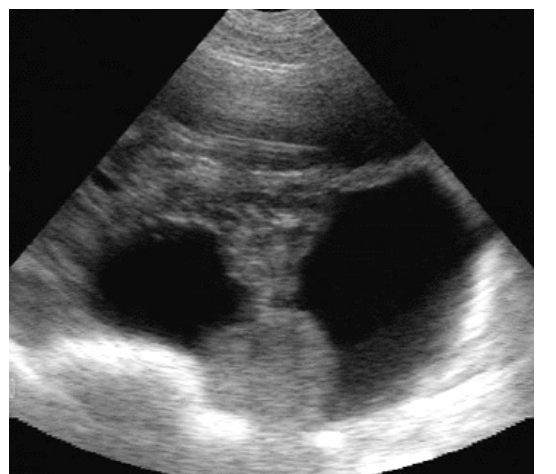

DAY 24

DAY 25

DAY 26

DAY 27

DAY 28

DAY 32

“We have several VSS700 units in our system and everyone likes their portability and finds them very easy to use, especially with our pen gestation. The picture quality and durability have been exceptional and their low cost has allowed us to put additional preg checkers in some of our smaller units. Overall we are very happy with the price and performance of the VSS700.”