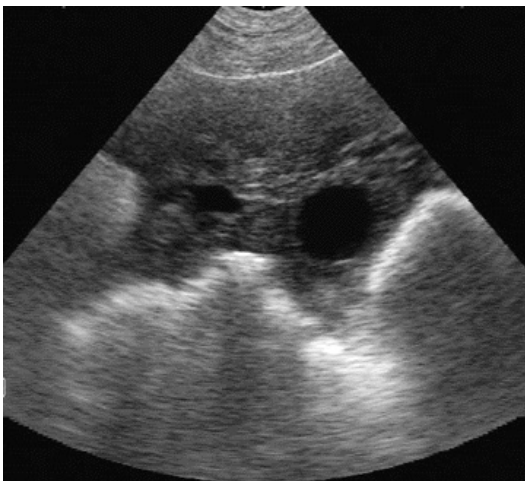

DAY 18

DAY 21