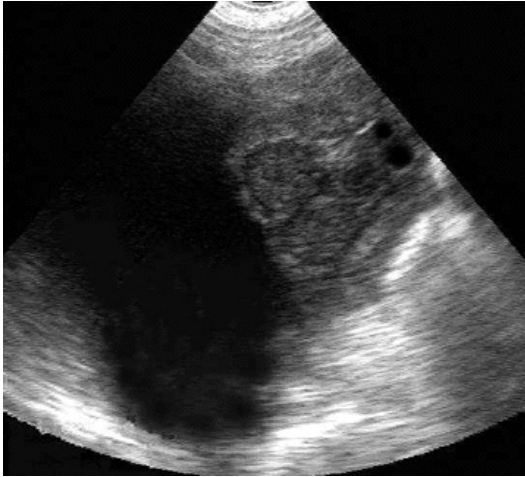

VETERINARY
SALES & SERVICE, INC.

www.ezpregchecker.com • 800-617-0503

DAY 18