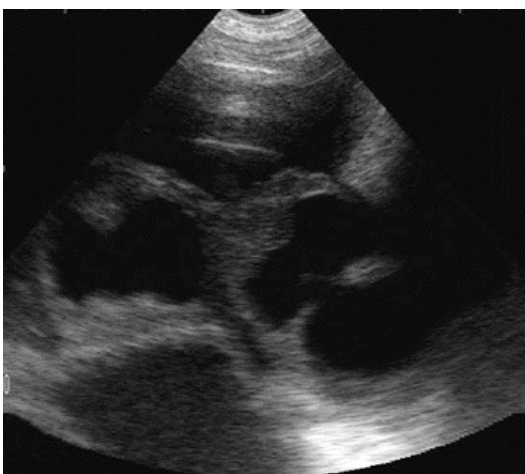

DAY 24

DAY 25

DAY 26

DAY 27

DAY 28

DAY 32

“We have several VSS700 units in our system and everyone likes their portability and finds them very easy to use, especially with our pen gestation. The picture quality and durability have been exceptional and their low cost has allowed us to put additional preg checkers in some of our smaller units. Overall we are very happy with the price and performance of the VSS700.”