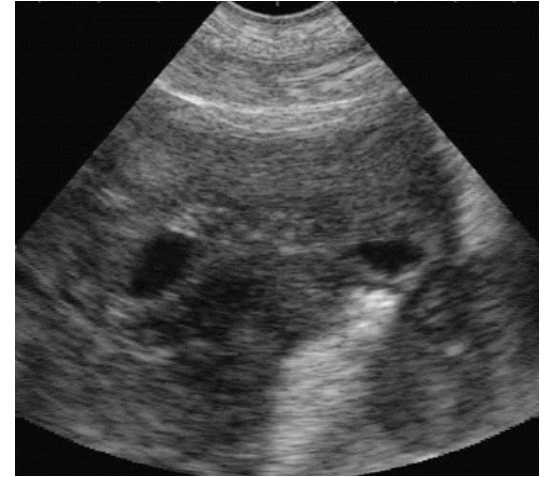

VETERINARY
SALES & SERVICE, INC.

www.ezpregchecker.com • 800-617-0503

DAY 20

“We have several VSS700 units in our system and everyone likes their portability and finds them very easy to use, especially with our pen gestation. The picture quality and durability have been exceptional and their low cost has allowed us to put additional preg checkers in some of our smaller units. Overall we are very happy with the price and performance of the VSS700.”

Tracy Woodard, Goldsboro Milling